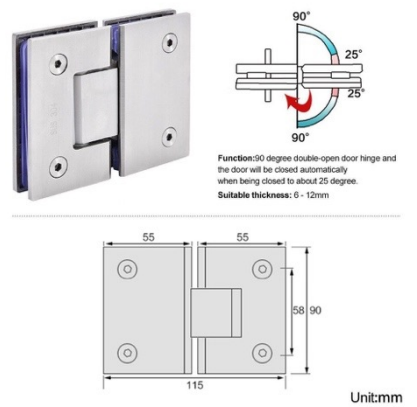

④ **BATHROOM CORNICE:**
CS 20 SHADOWLINE
109 X 204MM
EX. CORNICE CEILINGS & DECO

① Surface Mount Downlight 2	
Province Lighting Amelia - Available round or square - 80mm Colour options - Black Lamp options 2700K, 3000K or 4000K LED	