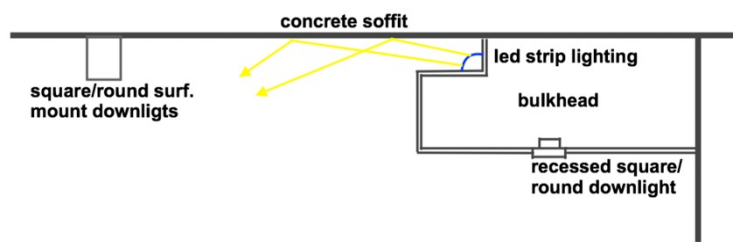

CORNICE IN PASSAGE: