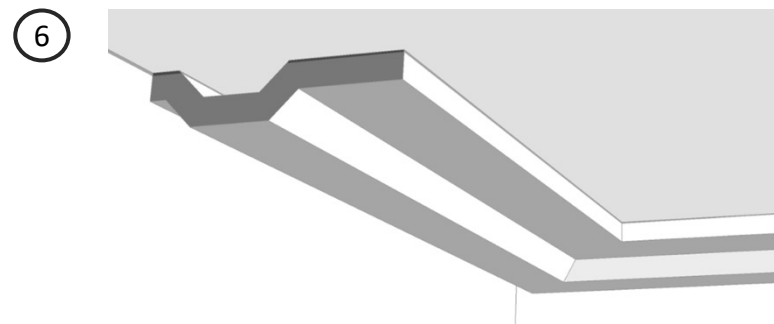

① **SKIRTINGS THROUGHOUT:**
MDF MOISTURE RESISTANT ADJUSTABLE
PREFINISH WHITE
16MM THICK 150MM HIGH
EX. LEROY MERLIN

② **DOOR ARCHITRAVE THROUGHOUT:**
MDF STYLE 4
PAINTED WHITE
18 X 70MM
EX. LEROY MERLIN

③ **DOOR HANDLES THROUGHOUT :**
OBORNE ON ROSE
STAINLESS STEEL
EX. GELMAR

④ **RESIDENTIAL LOCK:**
DANALOCK V3 – MOTORIZED
RESIDENTIAL LOCK

⑤ DANAPAD RESIDENTIAL LOCK

⑥ **CORNICE THROUGHOUT :**
CS 20 SHADOWLINE
109 X 204MM
EX. CORNICE CEILINGS & DECO

ARCHITRAVES, SKIRTINGS, DOOR HANDLES

AZUL

TERRACES • BLOUBERG