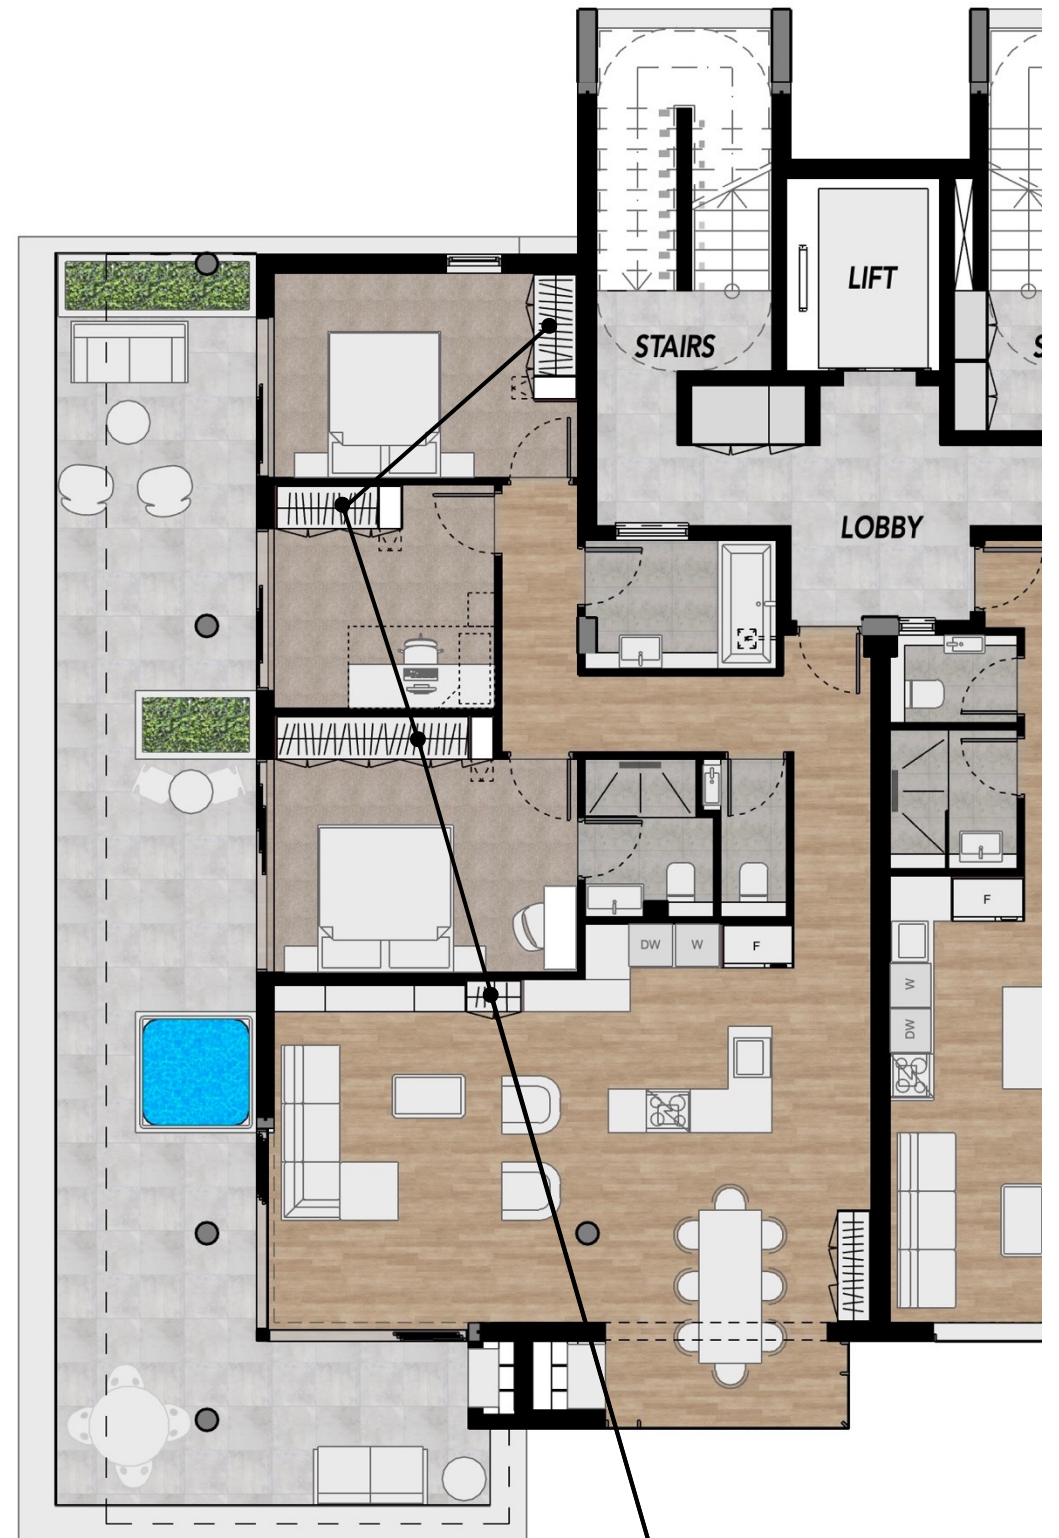

CODE	SIZE (Depth)	DESCRIPTION
ACE380	38mm	Aluminium Wood/Laminate Expansion Cover

BEDROOMS FLOORS & FEATURE WALLS

A Z U L

TERRACES · BLOUBERG

BUILT-IN CUPBOARDS SPECIFICATION

TERRACES • BLOUBERG

- **SHOPFITTING SPECIFICATION: BIC**
- **CUPBOARD DOORS, DRAWER FACES & PLINTHS:** PG BISON MELAWOOD TO APPROVED SAMPLE. COLOUR: SUMMER OAK PEEN.
- **LUXURY OPTION:**
 - POWDER COATED SUPAWOOD DOORS, DRAWERS AND EXPOSED FACES
 - SONAE NOVABOARD BRILLIANT WHITE WITH MELAMINE FACED CARCASS WITH 2MM THICK IMPACT EDGE TO ALL EDGES
 - **INTERNAL SHELVES & CUPBOARD CARCASSES:** WHITE MELAMINE FACED CHIPBOARD. SIZING TO SUIT CUPBOARD FUNCTION AND IS TO BE THE RESPONSIBILITY OF THE SHOPFITTER. INTERNAL SHELVES TO HAVE A MATCHING HIGH-IMPACT EGDE. SHELF THICKNESS TO SUIT SPAN OF LOADED SHELVES.
 - **SHELVING LUGS TO ADJUSTABLE SHELVES:** TO BE 'M26 WH' WHITE PLASTIC LUG WITH STAINLESS STEEL PIN EX. ROCO (OEA). SHOPFITTER TO PROVIDE APERTURES @100MM CENTRES FOR SHELVES.
 - **HINGES:** TO BE GOOD QUALITY NON-CORROSIVE BLUM SELF-CLOSING TYPE, NOT TO BE VISIBLE EXTERNALLY. SAMPLE TO BE PROVIDED FOR APPROVAL BY ARCHITECT PRIOR TO MANUFACTURE/ ORDERING. HINGES TO BE OF SUITABLE STRENGTH AND NO.TO SUIT DOOR WEIGHT & SIZE.
 - **HANDLES:** TO BE 128MM LONG BRUSHED NICKLE LIP HANDLE EX. HANDLES INC. SHOPFITTER TO SUPPLY SAMPLE FOR ARCHITECT'S APPROVAL PRIOR TO ORDERING.
 - **DRAWER SLIDES:** TO BE GOOD QUALITY NON-CORROSIVE BLUM FULLY EXTENDABLE TANDEMBOX DRAWER SLIDE TO SUIT SIZE OF DRAWER, NOT TO BE VISIBLE EXTERNALLY. TO BE SOFT CLOSING DRAWER SYSTEM (BLUMOTION). SAMPLE TO BE PROVIDED FOR APPROVAL BY ARCHITECT PRIOR TO MANUFACTURE/ ORDERING.