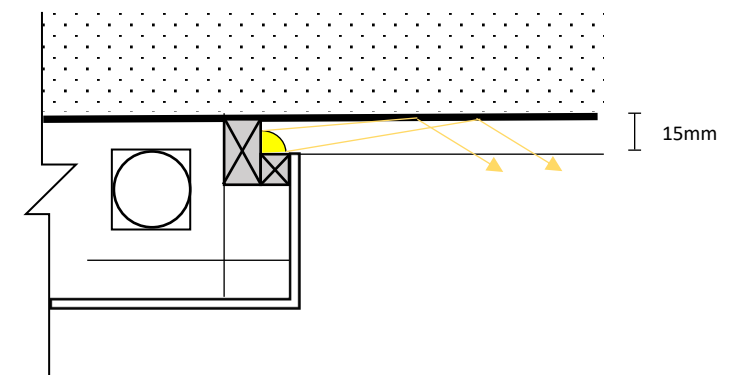

① **SKIRTINGS THROUGHOUT:**
MDF MOISTURE RESISTANT ADJUSTABLE
PREFINISH WHITE
16MM THICK 150MM HIGH
EX. LEROY MERLIN

② **DOOR ARCHITRAVE THROUGHOUT:**
MDF STYLE 4
PAINTED WHITE
18 X 70MM
EX. LEROY MERLIN

③ **DOOR HANDLES THROUGHOUT :**
OBORNE ON ROSE
STAINLESS STEEL
EX. GELMAR

④ **RESIDENTIAL LOCK:**
DANALOCK V3 – MOTORIZED
RESIDENTIAL LOCK

⑤ DANAPAD RESIDENTIAL LOCK

⑥ **CORNICE THROUGHOUT :**
CS 20 SHADOWLINE
109 X 204MM
EX. CORNICE CEILINGS & DECO

ARCHITRAVES, SKIRTINGS, DOOR HANDLES

AZUL

TERRACES • BLOUBERG