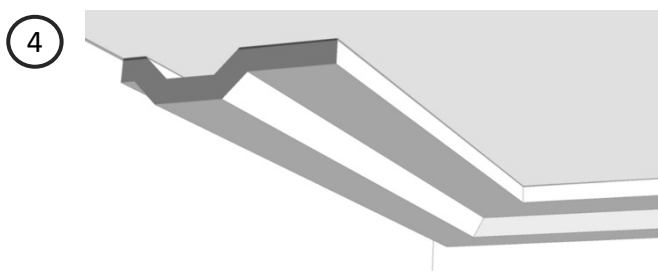

④ **BATHROOM CORNICE:**
CS 20 SHADOWLINE
109 X 204MM
EX. CORNICE CEILINGS & DECO

① Surface Mount Downlight 2	
Province Lighting Amelia - Available round or square - 80mm Colour options - Black Lamp options 2700K, 3000K or 4000K LED	