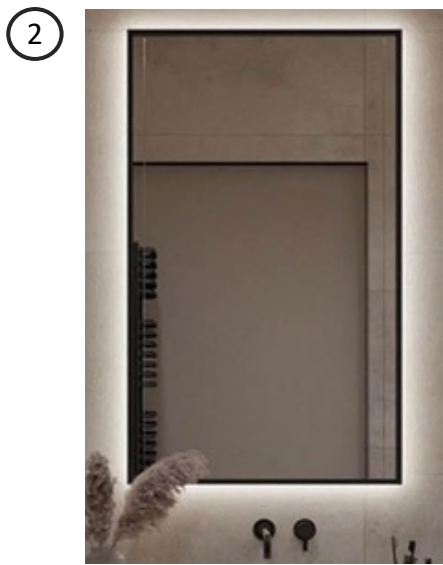

④ **BATHROOM CORNICE:**
CS 20 SHADOWLINE
109 X 204MM
EX. CORNICE CEILINGS & DECO

① Surface Mount Downlight 2	
Province Lighting Amelia - Available round or square - 80mm Colour options - Black Lamp options 2700K, 3000K or 4000K LED	