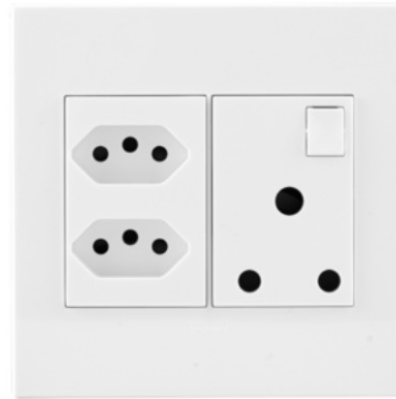

MONO SOCKET OLD+NEW 4X4 WHITE

PMON44WWH

1-6

SWITCHES & PLUGS

7

EMBEDDED MULTIPLUG 2X3 PIN - 2X 2PIN MAJOR TECH PULL UP TOWER SILVER AND BLACK EX. LEROY MERLIN

8

POP UP BOX AVAILABLE IN SINGLE OR DOUBLE

4