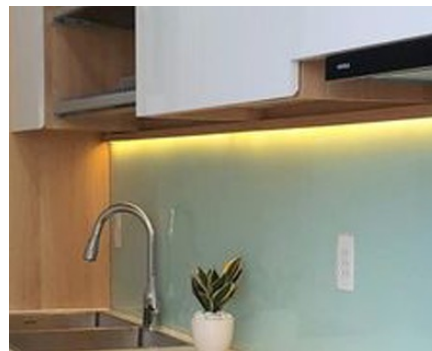

- ① Wine Rack/ Bookshelf:
  Pg Bison Melawood
  Colour: Summer Oak Peen
- ② Led Strip Light above TV
- ③ TV surround:
  White Duco Sprayed
- ④ Cupboards & drawers:
  Dark Grey Duco Sprayed
  With 128mm Brushed Nickle Lip
  Handle
  Ex. Handles Inc.
- ⑤ Floor Finish:
  Engineered Timber
  Colour: Timber Grey
- ⑥ Track Lights

①

②

④

⑤

⑥

FINISHES OPTION 1

MODERN COASTAL LIVING, LIVING ROOM

A Z U L

TERRACES • BLOUBERG