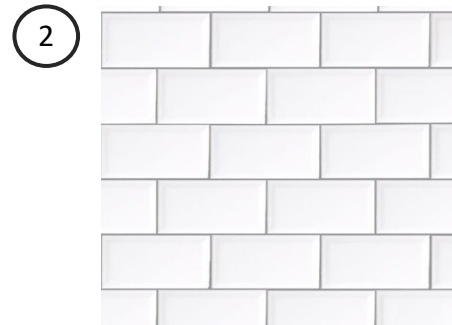

① **FLOOR FINISH IN ALL BATHROOMS:**
600 X 600MM MAZISTA SILVER GREY
PORCELAIN TILE

SHOWER FLOOR:
600 X 600MM MAZISTA SILVER GREY
PORCELAIN TILE TO FLUSH TILED
SLOPED FLOOR ON WATERPROOFING
WITH DRAIN AS SPECIFIED

WALL FINISHES:
600 X 600MM MAZISTA SILVER GREY
PORCELAIN TILE
FLOOR TO CEILING

② **WALL BEHIND WC & LOW BRICK WALL:**
WHITE GLOSS SUBWAY TILES
EXPOSED BATH EDGES TO BE
CONCEALED WITH MTRIM SQUARE
EDGE TRIM.

EXTERNAL SIDES OF BATH:
600 X 600MM MAZISTA SILVER GREY
PORCELAIN TILE
EXPOSED BATH EDGES TO BE
CONCEALED WITH MTRIM SQUARE
EDGE TRIM CODE ASQE100/120.

BATHROOM WALL & FLOOR FINISHES

AZUL

TERRACES • BLOUBERG