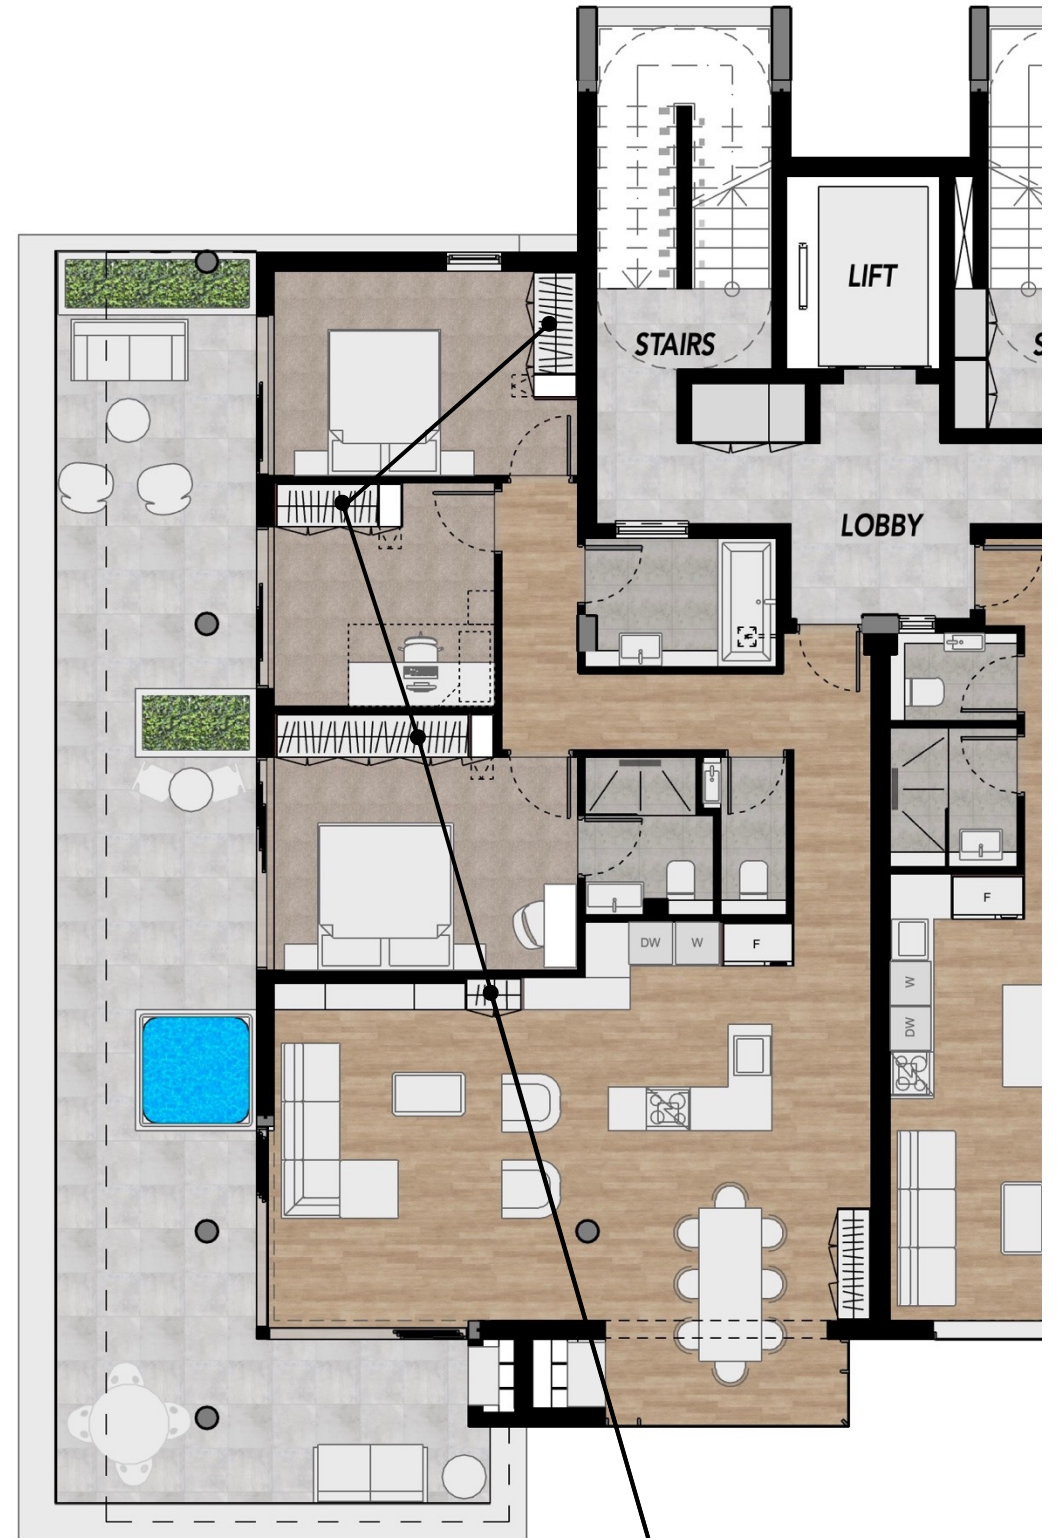

A Z U L

TERRACES · BLOUBERG

BUILT-IN CUPBOARDS SPECIFICATION

TERRACES • BLOUBERG

- **SHOPFITTING SPECIFICATION: BIC**
- **CUPBOARD DOORS, DRAWER FACES & PLINTHS:** PG BISON MELAWOOD TO APPROVED SAMPLE. COLOUR: SUMMER OAK PEEN.
- **LUXURY OPTION:**
 - POWDER COATED SUPAWOOD DOORS, DRAWERS AND EXPOSED FACES
 - SONAE NOVABOARD BRILLIANT WHITE WITH MELAMINE FACED CARCASS WITH 2MM THICK IMPACT EDGE TO ALL EDGES
 - **INTERNAL SHELVES & CUPBOARD CARCASSES:** WHITE MELAMINE FACED CHIPBOARD. SIZING TO SUIT CUPBOARD FUNCTION AND IS TO BE THE RESPONSIBILITY OF THE SHOPFITTER. INTERNAL SHELVES TO HAVE A MATCHING HIGH-IMPACT EGDE. SHELF THICKNESS TO SUIT SPAN OF LOADED SHELVES.
 - **SHELVING LUGS TO ADJUSTABLE SHELVES:** TO BE 'M26 WH' WHITE PLASTIC LUG WITH STAINLESS STEEL PIN EX. ROCO (OEA). SHOPFITTER TO PROVIDE APERTURES @100MM CENTRES FOR SHELVES.
 - **HINGES:** TO BE GOOD QUALITY NON-CORROSIVE BLUM SELF-CLOSING TYPE, NOT TO BE VISIBLE EXTERNALLY. SAMPLE TO BE PROVIDED FOR APPROVAL BY ARCHITECT PRIOR TO MANUFACTURE/ ORDERING. HINGES TO BE OF SUITABLE STRENGTH AND NO.TO SUIT DOOR WEIGHT & SIZE.
 - **HANDLES:** TO BE 128MM LONG BRUSHED NICKLE LIP HANDLE EX. HANDLES INC. SHOPFITTER TO SUPPLY SAMPLE FOR ARCHITECT'S APPROVAL PRIOR TO ORDERING.
 - **DRAWER SLIDES:** TO BE GOOD QUALITY NON-CORROSIVE BLUM FULLY EXTENDABLE TANDEMBOX DRAWER SLIDE TO SUIT SIZE OF DRAWER, NOT TO BE VISIBLE EXTERNALLY. TO BE SOFT CLOSING DRAWER SYSTEM (BLUMOTION). SAMPLE TO BE PROVIDED FOR APPROVAL BY ARCHITECT PRIOR TO MANUFACTURE/ ORDERING.