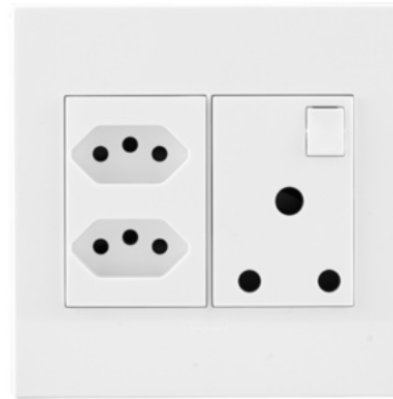

TWO LEVER SWITCH 2X4 WHITE

P224WWH

2

ARTEOR COMBO 164/1 & 164-2 & USB A & C WHITE 4X4

PMONU44WWH

3

MONO SOCKET OLD+NEW 4X4 WHITE

PMON44WWH