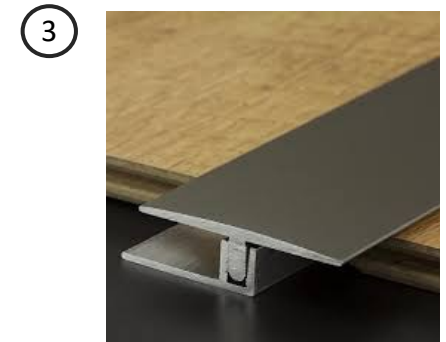

① **FLOOR FINISH IN ALL BEDROOMS:**
VAN DYCK IDENTITY CARPET
COLOUR: DA VINCI 75

② **SKIRTINGS :**
MDF MOISTURE RESISTANT ADJUSTABLE
PREFINISH WHITE
16MM THICK 150MM HIGH
EX. LEROY MERLIN

③ **CAPPING STRIP BETWEEN FLOOR FINISHES:**
38MM ALUMINIUM CAPPING STRIP + BASE
EX. MTRIM

CODE	SIZE (Depth)	DESCRIPTION
ACE380	38mm	Aluminium Wood/Laminate Expansion Cover

BEDROOMS FLOORS & FEATURE WALLS

A Z U L

TERRACES · BLOUBERG