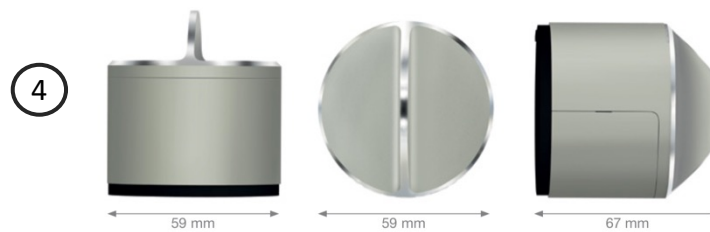

① **SKIRTINGS THROUGHOUT:**
MDF MOISTURE RESISTANT ADJUSTABLE
PREFINISH WHITE
16MM THICK 150MM HIGH
EX. LEROY MERLIN

② **DOOR ARCHITRAVE THROUGHOUT:**
MDF STYLE 4
PAINTED WHITE
18 X 70MM
EX. LEROY MERLIN

③ **DOOR HANDLES THROUGHOUT :**
OBORNE ON ROSE
STAINLESS STEEL
EX. GELMAR

④ **RESIDENTIAL LOCK:**
DANALOCK V3 – MOTORIZED
RESIDENTIAL LOCK

⑤ DANAPAD RESIDENTIAL LOCK

⑥ **CORNICE THROUGHOUT :**
CS 20 SHADOWLINE
109 X 204MM
EX. CORNICE CEILINGS & DECO

ARCHITRAVES, SKIRTINGS, DOOR HANDLES

A Z U L

TERRACES • BLOUBERG