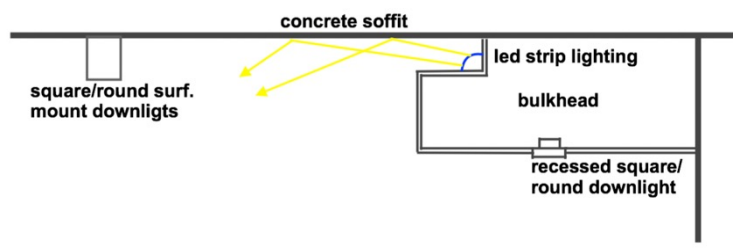

CORNICE IN PASSAGE: