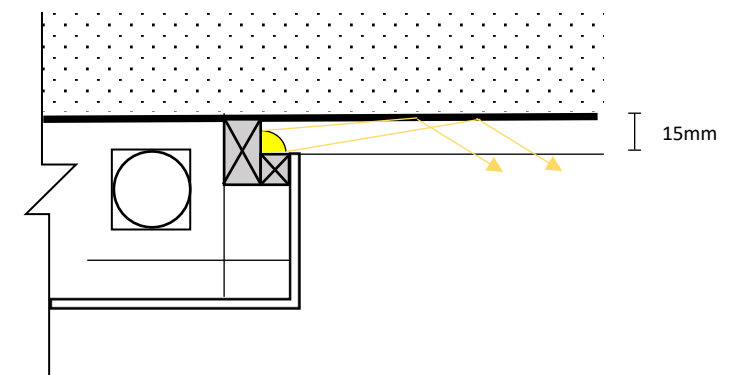

① **SKIRTINGS THROUGHOUT:**
MDF MOISTURE RESISTANT ADJUSTABLE
PREFINISH WHITE
16MM THICK 150MM HIGH
EX. LEROY MERLIN

② **DOOR ARCHITRAVE THROUGHOUT:**
MDF STYLE 4
PAINTED WHITE
18 X 70MM
EX. LEROY MERLIN

③ **DOOR HANDLES THROUGHOUT :**
OBORNE ON ROSE
STAINLESS STEEL
EX. GELMAR

④ **RESIDENTIAL LOCK:**
DANALOCK V3 – MOTORIZED
RESIDENTIAL LOCK

⑤ DANAPAD RESIDENTIAL LOCK

⑥ **CORNICE THROUGHOUT :**
CS 20 SHADOWLINE
109 X 204MM
EX. CORNICE CEILINGS & DECO

ARCHITRAVES, SKIRTINGS, DOOR HANDLES

A Z U L

TERRACES • BLOUBERG