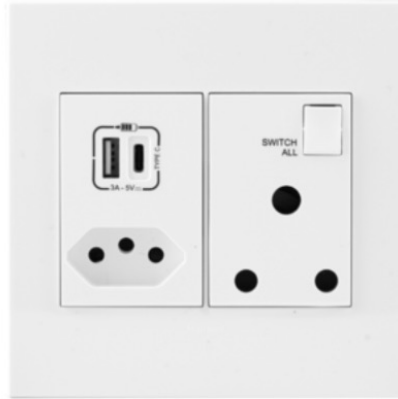

TWO LEVER SWITCH 2X4 WHITE

P224WWH

2

ARTEOR COMBO 164/1 & 164-2 & USB A & C WHITE 4X4

PMONU44WWH

3

MONO SOCKET OLD+NEW 4X4 WHITE

PMON44WWH