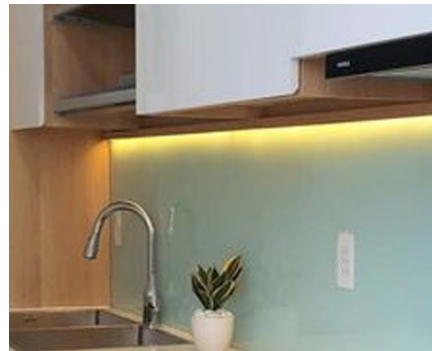

- ① Wine Rack/ Bookshelf:
  Pg Bison Melawood
  Colour: Summer Oak Peen
- ② Led Strip Light above TV
- ③ TV surround:
  White Duco Sprayed
- ④ Cupboards & drawers:
  Dark Grey Duco Sprayed
  With 128mm Brushed Nickle Lip
  Handle
  Ex. Handles Inc.
- ⑤ Floor Finish:
  Engineered Timber
  Colour: Timber Grey
- ⑥ Track Lights

①

②

④

⑤

⑥

FINISHES OPTION 1

MODERN COASTAL LIVING, LIVING ROOM

A Z U L

TERRACES • BLOUBERG