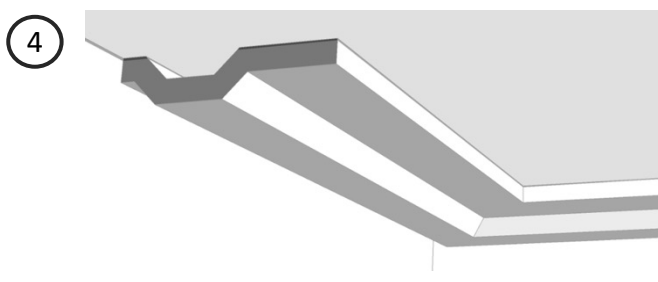

④ **BATHROOM CORNICE:**
CS 20 SHADOWLINE
109 X 204MM
EX. CORNICE CEILINGS & DECO

① Surface Mount Downlight 2	
Province Lighting Amelia - Available round or square - 80mm Colour options - Black Lamp options 2700K, 3000K or 4000K LED	