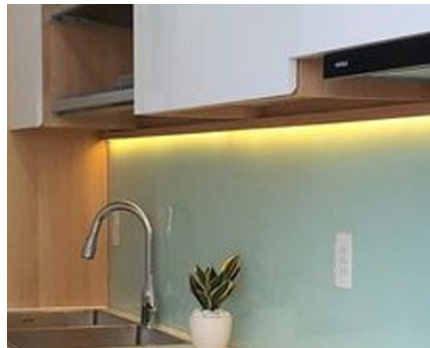

- ① Drawers & Wine Rack:
  Dark Grey Duco Sprayed
  With 128mm Brushed Nickle Lip
  Handle
- ② Led Strip Light above TV
- ③ TV surround:
  White Duco Sprayed
- ④ Pg Bison Melawood
  Colour: American Walnut
  Fusion
  No Handles
- ⑤ Floor Finish:
  Engineered Timber
  Colour: Timber Grey
- ⑥ Suspended Fluorescent
  Pendant
  Linear Mini Ex. Regent
  1200mm

①

②

④

⑤

⑥

FINISHES OPTION 2

MODERN COASTAL LIVING, LIVING ROOM

A Z U L

TERRACES • BLOUBERG