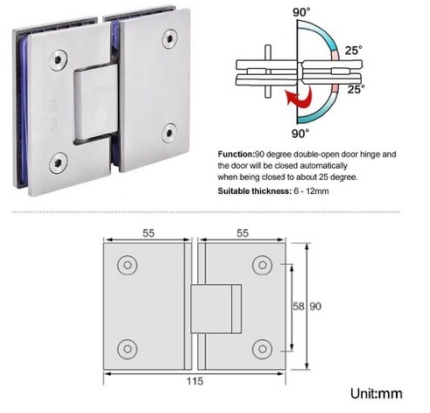

④ **BATHROOM CORNICE:**
CS 20 SHADOWLINE
109 X 204MM
EX. CORNICE CEILINGS & DECO

① Surface Mount Downlight 2	
Province Lighting Amelia - Available round or square - 80mm Colour options - Black Lamp options 2700K, 3000K or 4000K LED	